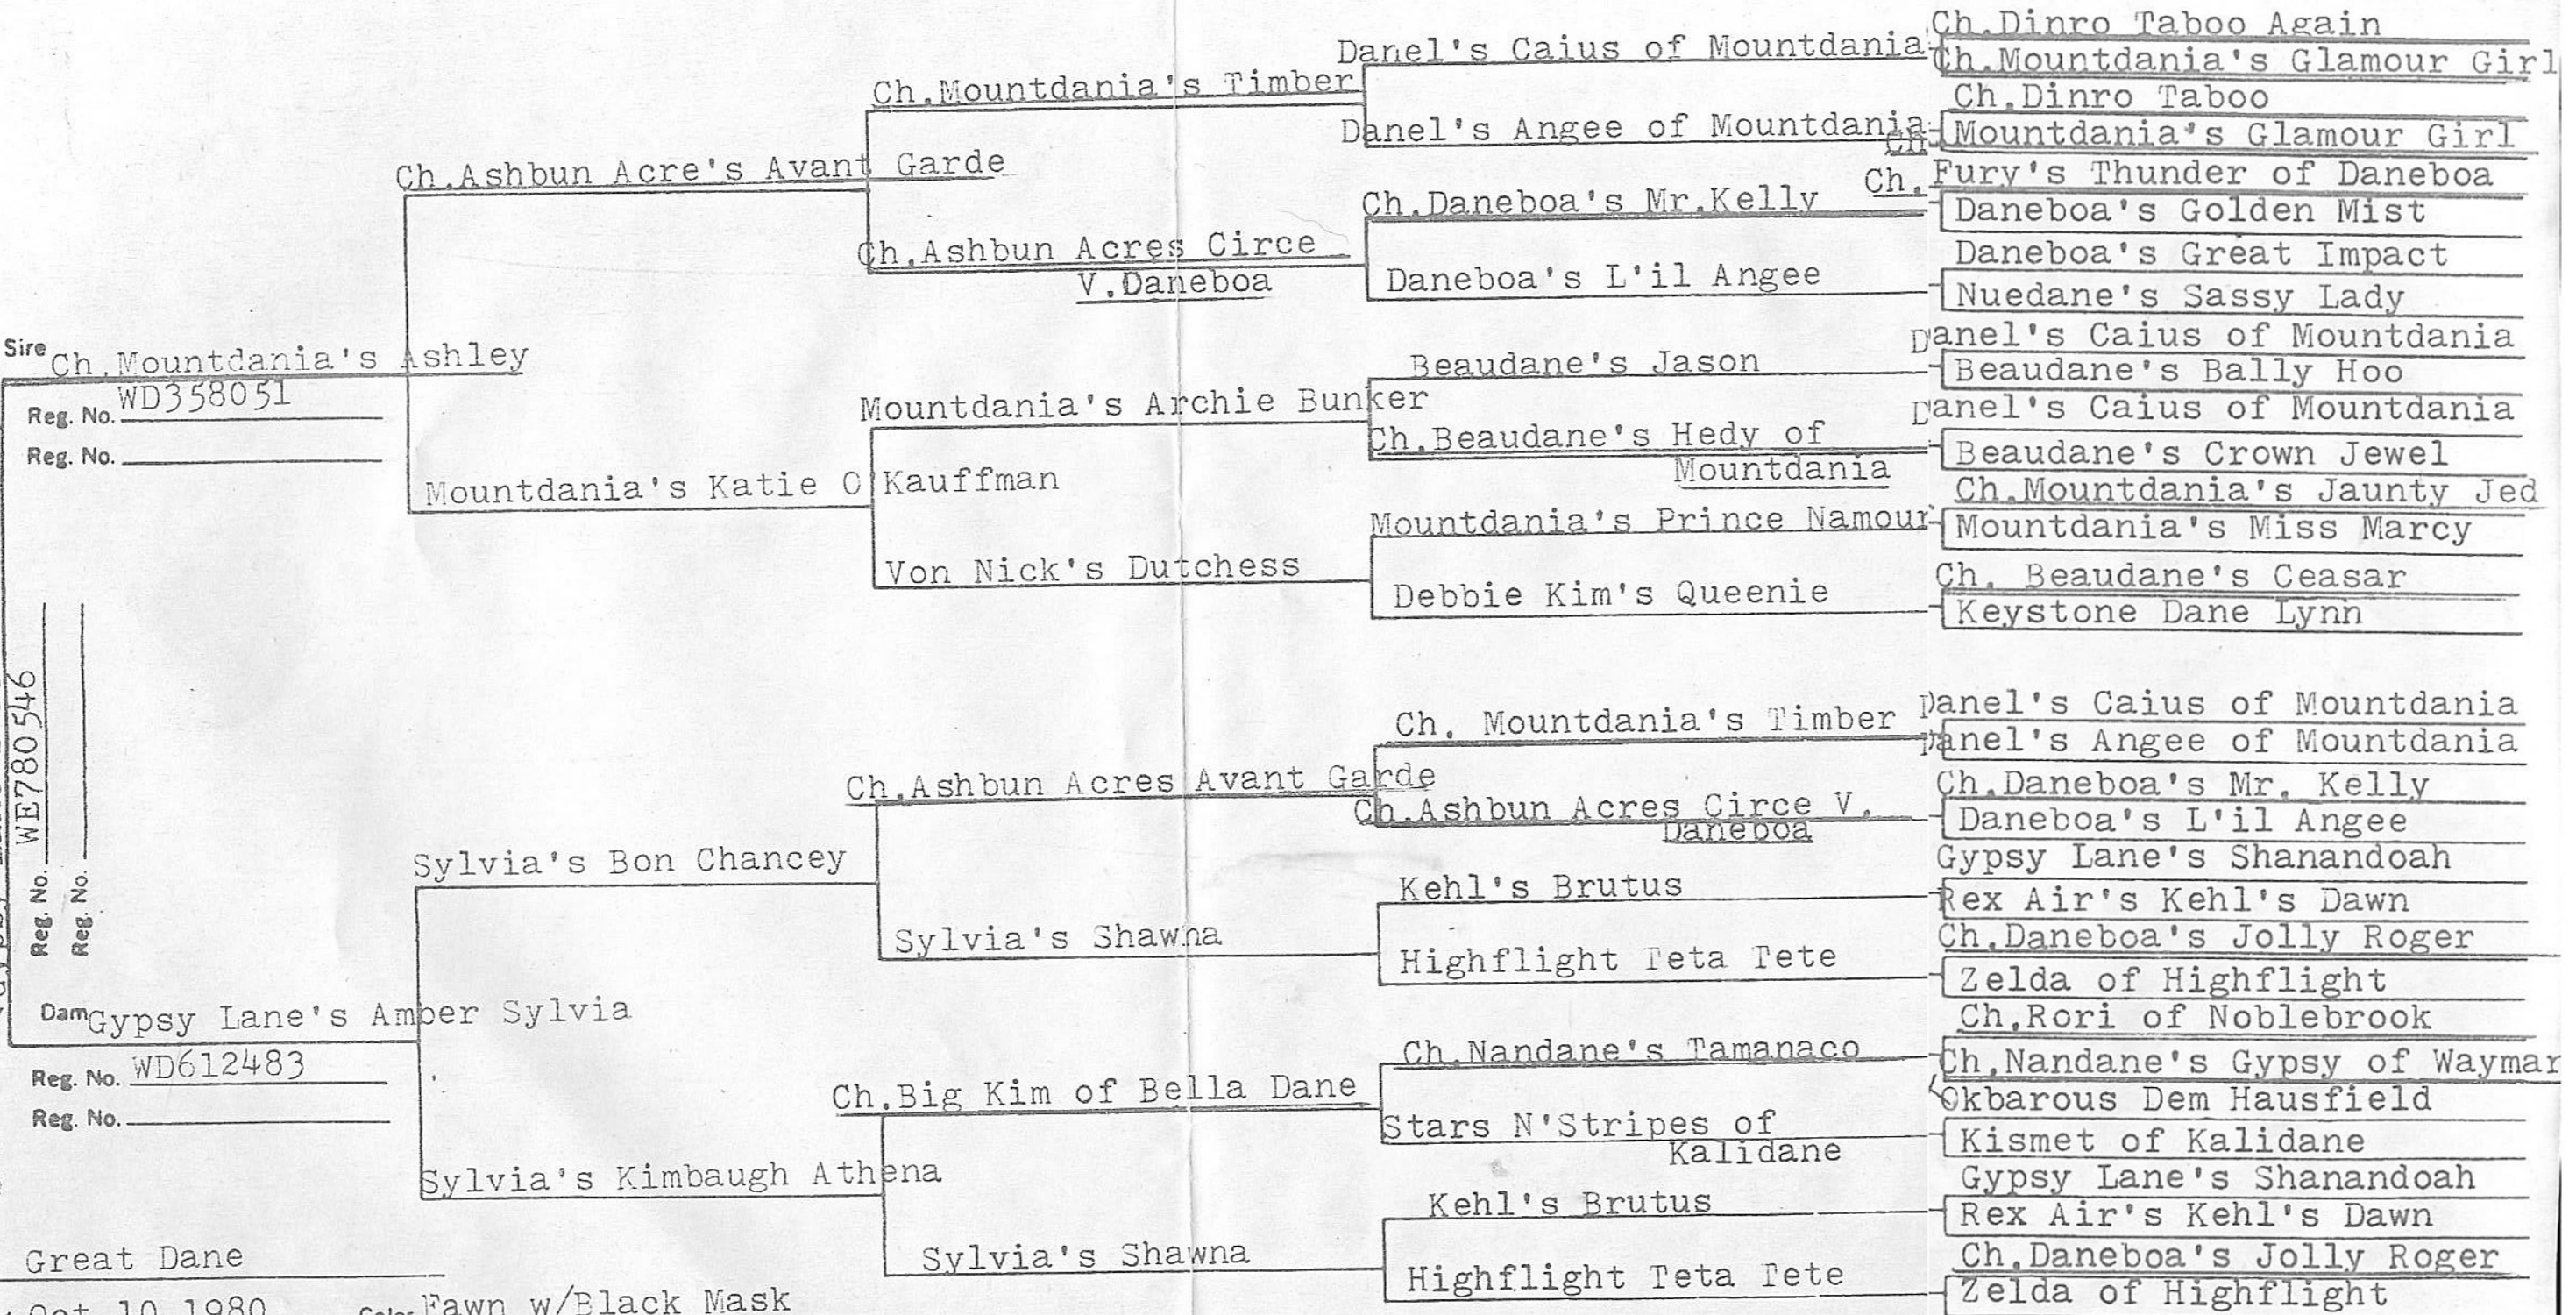

PEDIGREE OF

Witter Brothers  
Gypsy Lane's Midlight Cowboy  
Gypsy Lane's Pistol Pete  
BRINDIC  
Fawn

Breed Great Dane  
 Whelped Oct. 10, 1980 Color Fawn w/Black Mask  
 Height 37 1/2 Weight \_\_\_\_\_ Sex Dog  
 BREEDER Mrs. B. Hardesty & Mrs. LuAnne C. Baker  
 OWNER Margaret L. Cameron & Donald F. Carmody